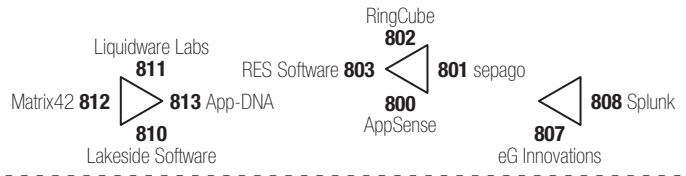

PLATINUM MEETING ROOMS

GOLD MEETING ROOMS

SERVICE DESK

SPONSOR LOUNGE

WIRELESS AREA

Simplify Desktop Transformation with Citrix Ready Partners

Shared Workstation Solutions **718**

416 Rackspace